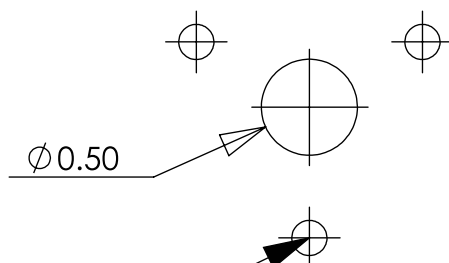

High Intensity Anywhere Light Mounting Instructions

- Drill wire exit hole in center of desired mounting position
- Place Anywhere Light in desired orientation and secure with #6 mounting screws (provided)
- Attach appropriate electrical wiring and enjoy.